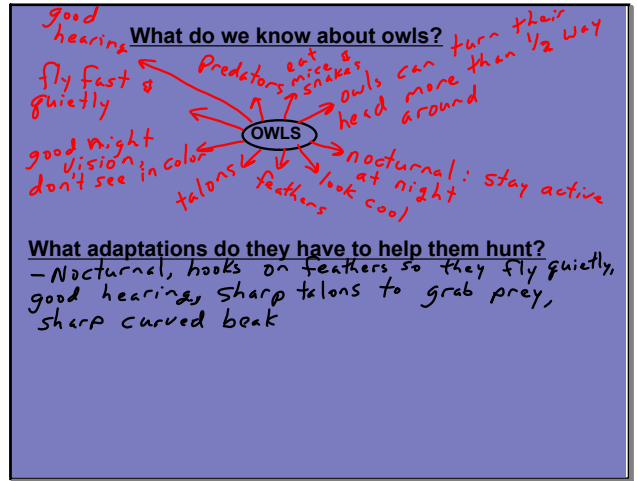

Dec 9-7:15 AM

Dec 9-7:17 AM

Nocturnal - active at night

Diurnal - active during the daytime

Mar 18-8:04 AM

What is a sense?
 touch, taste, hearing, sight, smell

What senses would be most important for Nocturnal animals? *Hearing, touch, smell*